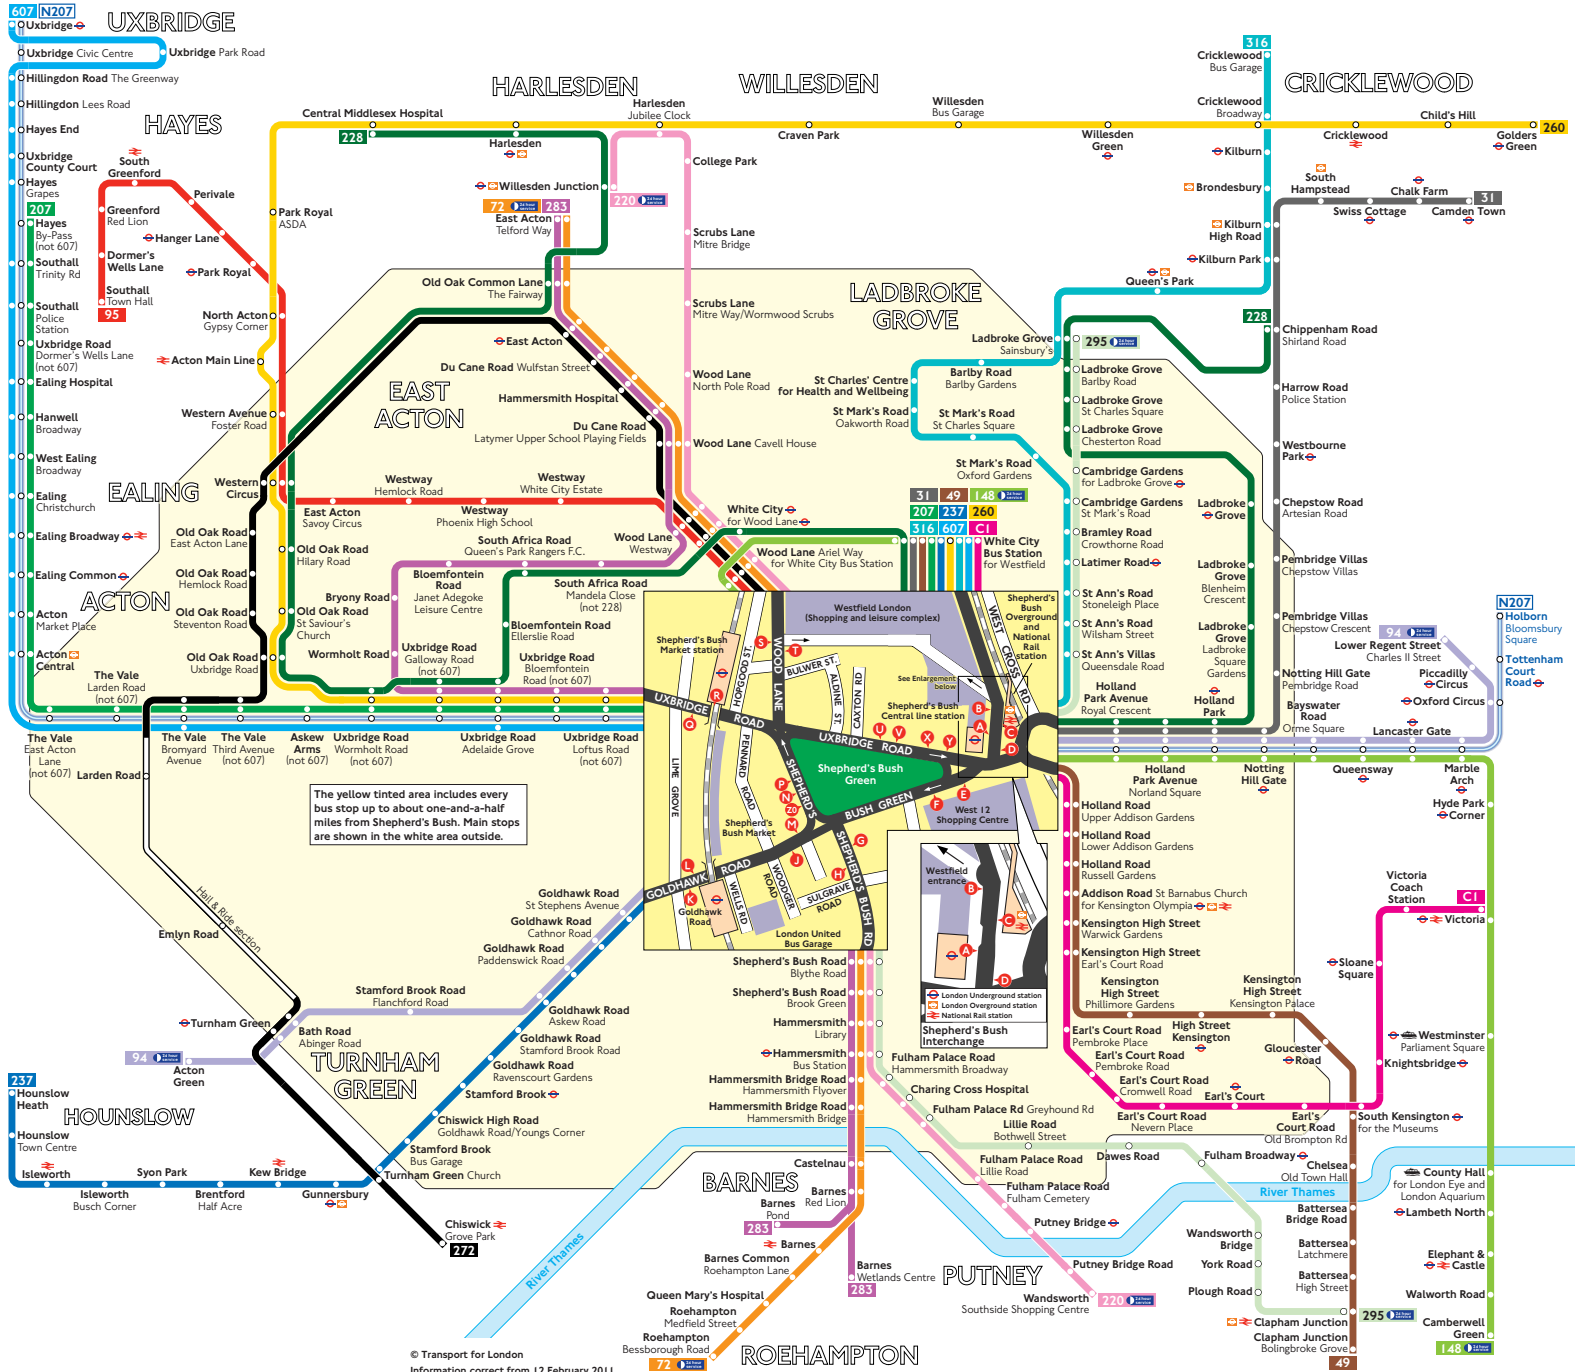

Buses from Shepherd's Bush

Key

- 49 Day buses in black
- N207 Night buses in blue
- Connections with London Underground
- Connections with London Overground
- Connections with National Rail
- Connections with river boats
- Early mornings and evenings only
- Daytimes only when Wetlands Centre is open
- Limited stop

A Red discs show the bus stop you need for your chosen bus service. The disc **A** appears on the top of the bus stop in the street (see map of town centre in centre of diagram).

Route finder

Day buses including 24-hour services

Bus route	Towards	Bus stops
31	Camden Town	D
	White City	B
49	Clapham Junction	B
	White City	D
72	East Acton	H N S
	Roehampton	F G T U
94	Acton Green	E J K
	Piccadilly Circus	L M N X
95	Southall	F N S
	Camberwell Green	T X
148	White City	H N S
	Hayes	C P O
207	White City	B R
	Wandsworth	F G T U
228	Willesden Junction	H N S
	Central Middlesex Hospital	A
237	Maida Hill	D
	Hounslow Heath	C J K
260	White City	B L M U
	Golders Green	C P O
272	White City	B R
	Chiswick	N S
283	Barnes Wetlands Centre (daytimes only when centre is open) or Barnes Pond at other times	F G R U
	East Acton	H P O
295	Clapham Junction	F G
	Ladbroke Grove	H N Y
316	Cricklewood	D
	White City	B
607	Uxbridge	C P O
	White City	B R
CI	Victoria	D
	White City	B

Night buses

Bus route	Towards	Bus stops
N207	Holborn	R X
	Uxbridge	E P O